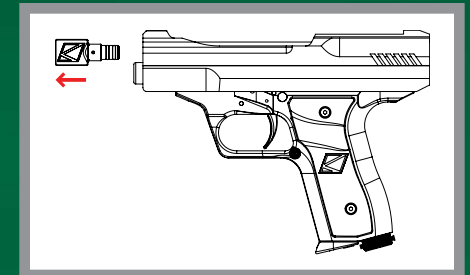

6) Remove barrel blocking device.