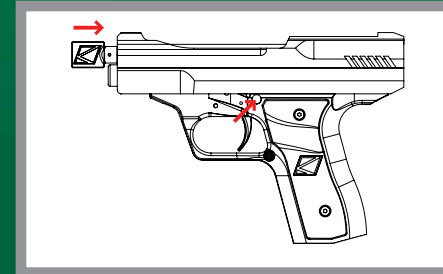

WHAT IS KINGMAN TRAINING?

Kingman Training applies the latest breakthrough patented “RSV” (Reversal Striker Valve) system into this new life-sized marker. The KT marker gives a true simulated weight and feel, comparable to a real hand pistol. The marker uses 11mm paintballs powered by a 12 gram CO2 cartridge. This new 11mm paintball size is between a 6mm BB and 17mm paintball (.68 Cal.). Each “Magazine” holds 9 paintballs and shoots up to 250 feet per second. Each 12 gram CO2 cartridge can shoot up to 80 paintballs, giving the KT Marker unrivaled air efficiency.

The KT marker will provide flawless performance, with increased accuracy and distance. This innovative “RSV” (Reversal Striker Valve) system delivers an effective paintball impact on targets while virtually eliminating all paintball breaks inside the marker. The KT marker is perfect for recreational simulated environments and Military, Security or S.W.A.T. training practice.

Less - Pain
Less - Paint
Less - Price

MORE FUN

You can literally play anywhere.

8 QUICK STEPS TO START AND PLAY

1) Insert the barrel blocking device and make sure the safety button is ON. (PUSH SAFE)