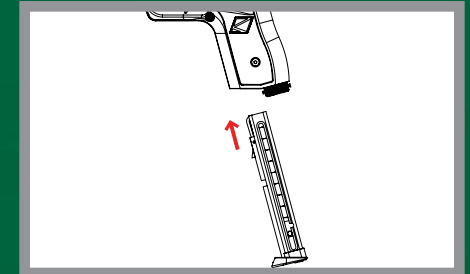

4) Insert the magazine into the marker handle.