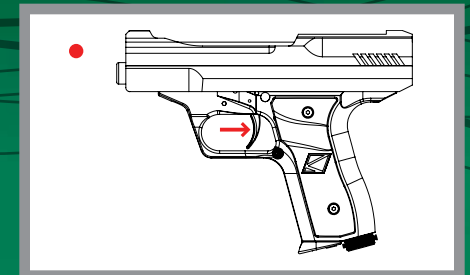

The KT marker will provide flawless performance, with increased accuracy and distance. This innovative “RSV” (Reversal Striker Valve) system delivers an effective paintball impact on targets while virtually eliminating all paintball breaks inside the marker. The KT marker is perfect for recreational simulated environments and Military, Security or S.W.A.T. training practice.

3) Load 9 paintballs into the magazine.

4) Insert the magazine into the marker handle.

5) Cock the marker.

6) Remove barrel blocking device.

7) Release safety button.

8) Ready to PLAY / FIRE.

IMPORTANT: Please read the Safety and Operation Guidelines in your user manual before you play.