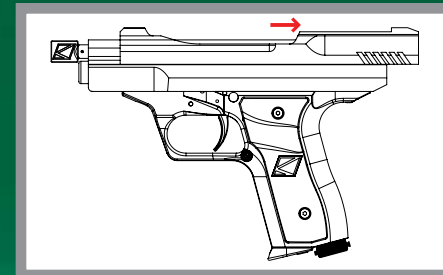

5) Cock the marker.